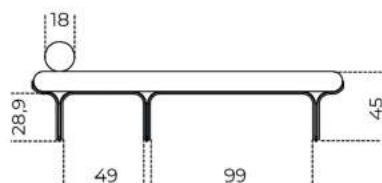

Additional stitching is required for elements with leather upholstery compared to elements with fabric upholstery.

Cm (L x P x H)

190 x 80 x 45

Inches (L x P x H)

75 x 31½ x 17¾

Finishes

Wood

Bianco Camargue
opaque lacquered